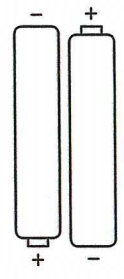

REMOTE CONTROL LAYOUT

- 1 TV AV Source Select button
- 2 STB Standby button
- 3 STB PVR Transport buttons
- 4 Colour Navigation buttons
- 5 Information button
- 6 Navigation and OK buttons
- 7 Exit button
- 8 Page Up and Page Down buttons
- 9 Channel Up and Channel Down buttons
- 10 Previous Channel Select button
- 11 Channel Select buttons and text entry
- 12 Subtitles button
- 13 TV Standby button
- 14 STB Menu button
- 15 PVR button
- 16 Back button
- 17 Electronic Program Guide button
- 18 Volume Up and Down buttons
- 19 Mute button
- 20 Teletext button (press and release) and TV SHIFT function (press and hold)

Remove the battery cover
by sliding the cover
upwards to remove

2 Insert 2 x AAA
batteries observing
the correct polarity

3 Refit the battery
housing cover

OPERATION

When the remote control is first operated all buttons transmit commands for the set-top box. The exact button function will depend on your specific service provider. Point the remote control towards the front of the set-top box when pressing a remote control button to ensure correct operation. Do not cover the IR window at the front of the product.