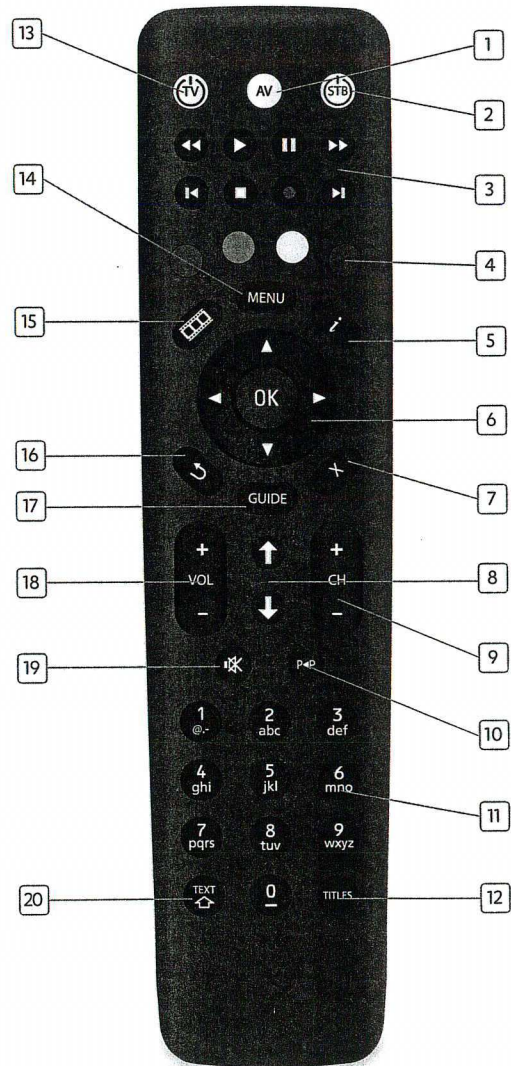

REMOTE CONTROL LAYOUT

- 1 TV AV Source Select button
- 2 STB Standby button
- 3 STB PVR Transport buttons
- 4 Colour Navigation buttons
- 5 Information button
- 6 Navigation and OK buttons
- 7 Exit button
- 8 Page Up and Page Down buttons
- 9 Channel Up and Channel Down buttons
- 10 Previous Channel Select button
- 11 Channel Select buttons and text entry
- 12 Subtitles button
- 13 TV Standby button
- 14 STB Menu button
- 15 PVR button
- 16 Back button
- 17 Electronic Program Guide button
- 18 Volume Up and Down buttons
- 19 Mute button
- 20 Teletext button (press and release) and TV SHIFT function (press and hold)

Remove the battery cover
by sliding the cover
upwards to remove

2 Insert 2 x AAA
batteries observing
the correct polarity

3 Refit the battery
housing cover

OPERATION

When the remote control is first operated all buttons transmit commands for the set-top box. The exact button function will depend on your specific service provider. Point the remote control towards the front of the set-top box when pressing a remote control button to ensure correct operation. Do not cover the IR window at the front of the product.

When a button on the remote is pressed either the set-top box standby button will flash (or TV standby button if a TV brand has been entered) depending on which product is being controlled by the remote control.